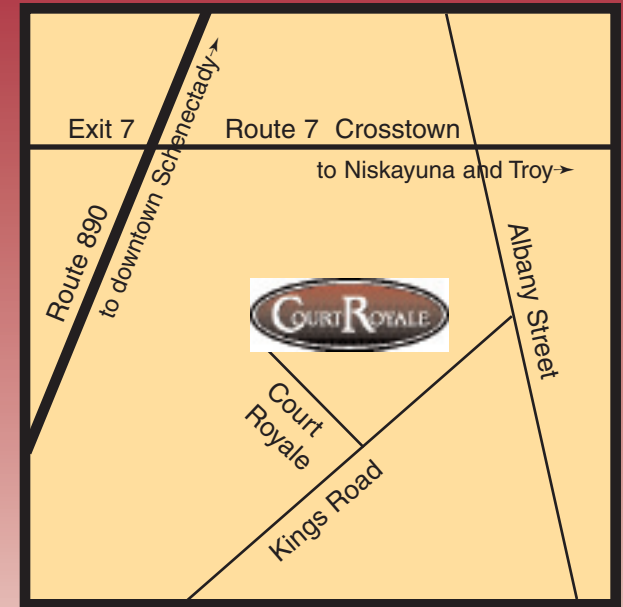

The quality you
deserve
in the location you
desire... at a price
you can afford.

Beautiful 2 bedroom
apartments.

Directions:

From Route 7 Crosstown, turn onto Albany Street heading east. Turn right onto Kings Road and proceed for just over 1/2 mile. Turn right onto Court Royale.

Kings Road
Schenectady, NY 12304

(518) 346-5821

Fax (518) 688-2668

WWW.COURTROYALE.COM

• APARTMENT COMMUNITIES •

The apartments at Court Royale offer you the quality you deserve in the location you desire.

Court Royale is tucked away in a serene setting, yet is just minutes away from highways, restaurants and shopping.

Come home to our beautifully landscaped, immaculate grounds and a friendly community. Our attention to detail is what makes Court Royale the apartment community to choose.