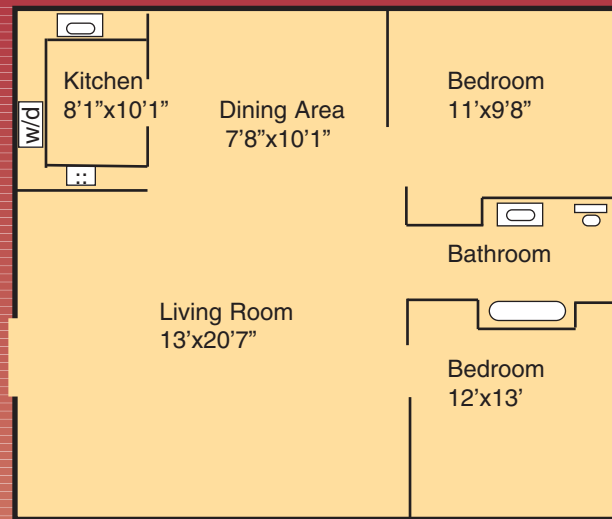

The apartments at Court Royale offer you the quality you deserve in the location you desire.

Court Royale is tucked away in a serene setting, yet is just minutes away from highways, restaurants and shopping.

Come home to our beautifully landscaped, immaculate grounds and a friendly community. Our attention to detail is what makes Court Royale the apartment community to choose.

We provide you with the quality you deserve for a price you can afford.

What makes our Court Royale apartments so special:

- All are spacious two bedroom apartments
- Stackable washer and dryer in every apartment
- Self cleaning ovens
- Wall-to-wall carpeting
- Ceramic tiled bathrooms
- Large closets
- Open floor plans
- Central air conditioning
- Gas heat and Gas hot water
- Immaculate beautifully groomed grounds
- Dining areas open up to patios or balconies
- Professional and courteous staff
- Large storage space available for each apartment